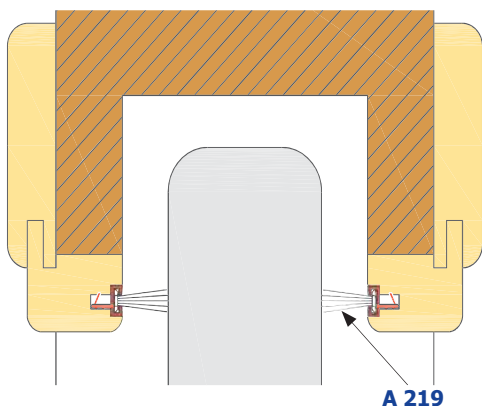

A =	-	B =	8 mm
C =	5 mm	D =	3 mm

A 219/15 - A 219/10

Spazzolino altezza 10mm (Scatole 260 m Imb W06 -Scatole 215 m Imb W07) o 15mm (Scatole 260 m Imb W09 - Scatole 215 m Imb W08)
 Colori: marrone - bianco - beige - grigio - nero
 Pile: height 10mm (260m boxes W06 Pkg - 215m boxes W07 Pkg) or height 15mm (260m boxes W09 Pkg - 215m boxes W08 Pkg)
 Colours: brown - white - hazel brown - grey - black

A =	-	B =	-
C =	7 mm	D =	3,2 mm

Examples of installation for the different types of weatherstrips:

Horizontal section

Vertical section

ALSO AVAILABLE THE KITS FOR SINGLE INSTALLATION, IN BLISTER PACKS.

COD. KITSCO15__ with brush of 15 mm
COD. KITSCO10__ with brush of 10 mm