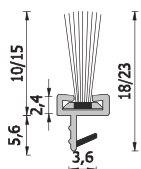

A =	-	B =	10 mm
C =	5 mm	D =	3,2 mm

A 204X260 - A 204X215

Scatole 390 m Imb W09 (75 pezzi in 2 barre - doppio unito - da 2,6m) o da 322,5m (75 pezzi in 2 barre - doppio unito - da 2,15m) Imb W08
 Colori: marrone - bianco - beige
 Boxes 390m W09 Pkg (75 pieces in 2 bars - double and jointed - 2,6m each) or 322,5m (75 pieces in 2 bars - double and jointed - 2,15 m each) W08 Pkg
 Colours: brown - white - hazel brown

A =	-	B =	10 mm
C =	5 mm	D =	3,2 mm

A 230X260 - A 230X215

Scatole 390 m Imb W09 (75 pezzi in 2 barre - doppio unito - da 2,6m) o da 322,5m (75 pezzi in 2 barre - doppio unito - da 2,15m) Imb: W08
 Colori: marrone - bianco - beige
 Boxes 390m W09 Pkg (75 pieces in 2 bars - double and jointed - 2,6m each) or 322,5m (75 pieces in 2 bars - double and jointed - 2,15 m each) W08 Pkg
 Colours: brown - white - hazel brown

A =	-	B =	8 mm
C =	5 mm	D =	3 mm

A 219/15 - A 219/10

Spazzolino altezza 10mm (Scatole 260 m Imb W06 -Scatole 215 m Imb W07) o 15mm (Scatole 260 m Imb W09 - Scatole 215 m Imb W08)
 Colori: marrone - bianco - beige - grigio - nero
 Pile: height 10mm (260m boxes W06 Pkg - 215m boxes W07 Pkg) or height 15mm (260m boxes W09 Pkg - 215m boxes W08 Pkg)
 Colours: brown - white - hazel brown - grey - black

A =	-	B =	-
C =	7 mm	D =	3,2 mm

Examples of installation for the different types of weatherstrips:

Horizontal section

Vertical section

ALSO AVAILABLE THE KITS FOR SINGLE INSTALLATION, IN BLISTER PACKS.

COD. KITSCO15__ with brush of 15 mm
COD. KITSCO10__ with brush of 10 mm