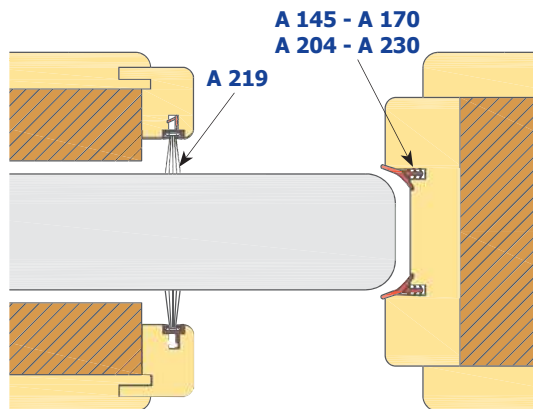

A =	-	B =	10 mm
C =	5 mm	D =	3,2 mm

A 230X260 - A 230X215

Scatole 390 m Imb W09 (75 pezzi in 2 barre - doppio unito - da 2,6m) o da 322,5m (75 pezzi in 2 barre - doppio unito - da 2,15m) Imb: W08
 Colori: marrone - bianco - beige
 Boxes 390m W09 Pkg (75 pieces in 2 bars - double and jointed - 2,6m each) or 322,5m (75 pieces in 2 bars - double and jointed - 2,15 m each) W08 Pkg
 Colours: brown - white - hazel brown

A =	-	B =	8 mm
C =	5 mm	D =	3 mm

A 219/15 - A 219/10

Spazzolino altezza 10mm (Scatole 260 m Imb W06 -Scatole 215 m Imb W07) o 15mm (Scatole 260 m Imb W09 - Scatole 215 m Imb W08)
 Colori: marrone - bianco - beige - grigio - nero
 Pile: height 10mm (260m boxes W06 Pkg - 215m boxes W07 Pkg) or height 15mm (260m boxes W09 Pkg - 215m boxes W08 Pkg)
 Colours: brown - white - hazel brown - grey - black

A =	-	B =	-
C =	7 mm	D =	3,2 mm

Examples of installation for the different types of weatherstrips:

Horizontal section

Vertical section

ALSO AVAILABLE THE KITS FOR SINGLE INSTALLATION, IN BLISTER PACKS.

COD. KITSCO15__ with brush of 15 mm
COD. KITSCO10__ with brush of 10 mm