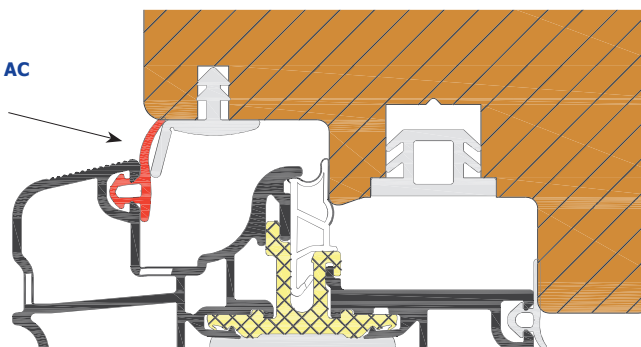

P A 131

Scatole da 100 m
Colori: marrone - bianco

100 m boxes
Colours: brown - white

A =	4 mm	B =	10 mm
C =	-	D =	-

F A 132 AC

Scatole da 200 m Imb W02
Colori: marrone - bianco

200 m boxes W02 Pkg
Colours: brown - white

A =	-	B =	-
C =	-	D =	-

P A 141

Scatole da 400 m Imb W05
Colori: marrone - bianco - beige

400 m boxes W05 Pkg
Colours: brown - white - hazel brown

A =	3-4 mm	B =	10 mm
C =	6 mm	D =	3,5 mm

F A 213 EPDM

Modelli alternativi: A 262 E BOB
Scatole da 300 m
Colori: marrone - bianco - nero

Alternative models: A 262 E BOB
300 m boxes
Colours: brown - white - black

A =	-	B =	-
C =	-	D =	-

F A 241 AC BOB

Bobine da 200 m Imb W01
Colori: marrone - bianco - nero

200 m coils W01 Pkg
Colours: brown - white - black

A =	-	B =	-
C =	-	D =	-

F A 262 ESP BOB DIR

Bobine da 200 m Imb W01
Colori: marrone - bianco - nero

200 m coils W01 Pkg
Colours: brown - white - black

A =	-	B =	-
C =	-	D =	-

F A 908 AC

Scatole da 200 m
Colori: marrone - bianco

200 m boxes
Colours: brown - white

A =	-	B =	-
C =	-	D =	-

F A 913

Scatole da 450 m
Colori: marrone - bianco - nero

450 m boxes
Colours: brown - white - black

A =	-	B =	-
C =	-	D =	-

P A 923 AC BOB DIR

Bobine da 200 m Imb W01
Colori: marrone - bianco - nero

200 m coils W01 Pkg
Colours: brown - white - black

A =	-	B =	-
C =	-	D =	-

P: Do drzwi
F: Do okno

Przykład instalacji niektórych produktów:

A 923 AC