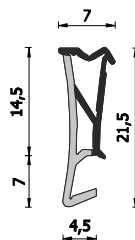

A 195 AC BOB DIR

Modelli alternativi: A 255 E BOB
Bobine da 250 m Imb W02
Colori: marrone - bianco - beige
E' utilizzabile con terminale TA22
Alternative models: A 255 E BOB
250 m coils W02 Pkg
Colours: brown - white - hazel brown
Suitable for stopper TA22

A = 4 mm	B = 15 mm
C = 8 mm	D = 4 mm