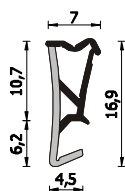

A =	4 mm	B =	14 mm
C =	8 mm	D =	4 mm

A 229 AC BOB DIR

Bobine da 400 m Imb W02
 Colori: marrone - bianco - nero

400 m coils W02 Pkg
 Colours: brown - white - black

A =	1 mm	B =	13 mm
C =	6 mm	D =	3 mm

A 194 AC BOB DIR