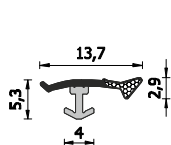

A =	6 mm	B =	-
C =	5 mm	D =	3 mm

A 270 ESP BOB DIR

Bobine da 450 m
 Colori: marrone - bianco - beige - nero

450 m coils
 Colours: brown - white - hazel brown - black

A =	6 mm	B =	-
C =	5 mm	D =	3 mm

A 259 ESP BOB DIR