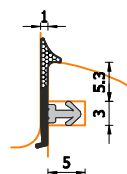

A =	6 mm	B =	-
C =	5 mm	D =	3 mm

A 270 ESP BOB DIR

Bobine da 450 m
 Colori: marrone - bianco - beige - nero

450 m coils
 Colours: brown - white - hazel brown - black

A =	6 mm	B =	-
C =	5 mm	D =	3 mm

A 259 ESP BOB DIR