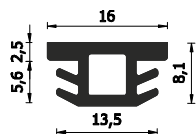

A 218 AC DIS

Scatole 264 m Imb W05
Colori: argento

264 m boxes W05 Pkg
Colours: silver

A =	-	B =	16 mm
C =	9 mm	D =	12 mm