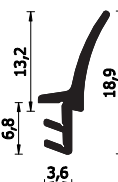

A =	4 mm	B =	14 mm
C =	8 mm	D =	4 mm

A 229 AC BOB DIR

Bobine da 400 m Imb W02
 Colori: marrone - bianco - nero

400 m coils W02 Pkg
 Colours: brown - white - black

A =	1 mm	B =	13 mm
C =	6 mm	D =	3 mm

A 194 AC BOB DIR