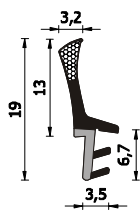

A 264 ESP BOB DIR

Bobine da 400 m Imb: W03
Colori: marrone - bianco - beige - nero

400 m coils W03 Pkg
Colours: brown - white - hazel brown - black

A =	2 mm	B =	13 mm
C =	6 mm	D =	3 mm