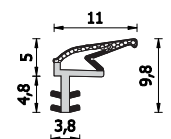

Bobine da 450 m Imb: W03
Colori: marrone - bianco - beige - nero

450 m coils W03 Pkg
Colours: brown - white - hazel brown - black

A =	1 mm	B =	-
C =	5 mm	D =	3,2 mm