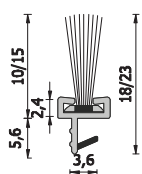

A =	-	B =	10 mm
C =	5 mm	D =	3,2 mm

A 204X260 - A 204X215

Scatole 390 m Imb W09 (75 pezzi in 2 barre - doppio unito - da 2,6m) o da 322,5m (75 pezzi in 2 barre - doppio unito - da 2,15m) Imb W08
 Colori: marrone - bianco - beige
 Boxes 390m W09 Pkg (75 pieces in 2 bars - double and jointed - 2,6m each) or 322,5m (75 pieces in 2 bars - double and jointed - 2,15 m each) W08 Pkg
 Colours: brown - white - hazel brown

A =	-	B =	10 mm
C =	5 mm	D =	3,2 mm

A 230X260 - A 230X215

Scatole 390 m Imb W09 (75 pezzi in 2 barre - doppio unito - da 2,6m) o da 322,5m (75 pezzi in 2 barre - doppio unito - da 2,15m) Imb: W08
 Colori: marrone - bianco - beige
 Boxes 390m W09 Pkg (75 pieces in 2 bars - double and jointed - 2,6m each) or 322,5m (75 pieces in 2 bars - double and jointed - 2,15 m each) W08 Pkg
 Colours: brown - white - hazel brown

A =	-	B =	8 mm
C =	5 mm	D =	3 mm

A 219/15 - A 219/10

Spazzolino altezza 10mm (Scatole 260 m Imb W06 - Scatole 215 m Imb W07) o 15mm (Scatole 260 m Imb W09 - Scatole 215 m Imb W08)
 Colori: marrone - bianco - beige - grigio - nero
 Pile: height 10mm (260m boxes W06 Pkg - 215m boxes W07 Pkg) or height 15mm (260m boxes W09 Pkg - 215m boxes W08 Pkg)
 Colours: brown - white - hazel brown - grey - black

A =	-	B =	-
C =	7 mm	D =	3,2 mm

Installation examples for the different types of products:

Horizontal section

Vertical section

ALSO AVAILABLE THE KITS FOR SINGLE INSTALLATION, IN BLISTER PACKS.