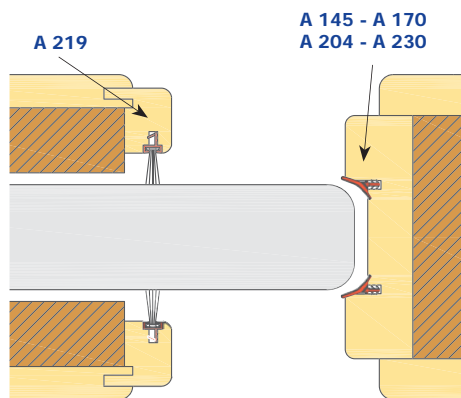

A =	-	B =	10 mm
C =	5 mm	D =	3,2 mm

A 204X260 - A 204X215

Scatole 390 m Imb W09 (75 pezzi in 2 barre - doppio unito - da 2,6m) o da 322,5m (75 pezzi in 2 barre - doppio unito - da 2,15m) Imb W08
 Colori: marrone - bianco - beige
 Boxes 390m W09 Pkg (75 pieces in 2 bars - double and jointed - 2,6m each) or 322,5m (75 pieces in 2 bars - double and jointed - 2,15 m each) W08 Pkg
 Colours: brown - white - hazel brown

A =	-	B =	10 mm
C =	5 mm	D =	3,2 mm

A 230X260 - A 230X215

Scatole 390 m Imb W09 (75 pezzi in 2 barre - doppio unito - da 2,6m) o da 322,5m (75 pezzi in 2 barre - doppio unito - da 2,15m) Imb: W08
 Colori: marrone - bianco - beige
 Boxes 390m W09 Pkg (75 pieces in 2 bars - double and jointed - 2,6m each) or 322,5m (75 pieces in 2 bars - double and jointed - 2,15 m each) W08 Pkg
 Colours: brown - white - hazel brown

A =	-	B =	8 mm
C =	5 mm	D =	3 mm

A 219/15 - A 219/10

Spazzolino altezza 10mm (Scatole 260 m Imb W06 - Scatole 215 m Imb W07) o 15mm (Scatole 260 m Imb W09 - Scatole 215 m Imb W08)
 Colori: marrone - bianco - beige - grigio - nero
 Pile: height 10mm (260m boxes W06 Pkg - 215m boxes W07 Pkg) or height 15mm (260m boxes W09 Pkg - 215m boxes W08 Pkg)
 Colours: brown - white - hazel brown - grey - black

A =	-	B =	-
C =	7 mm	D =	3,2 mm

Installation examples for the different types of products:

Horizontal section

Vertical section

ALSO AVAILABLE THE KITS FOR SINGLE INSTALLATION, IN BLISTER PACKS.