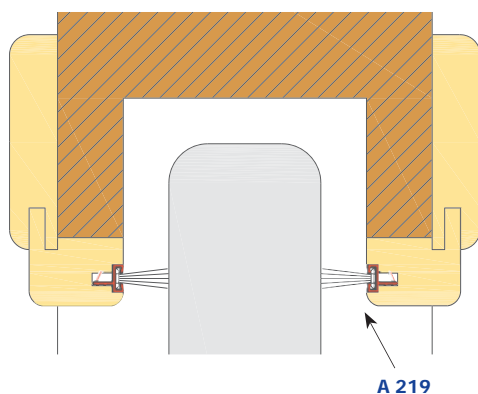

A =	-	B =	10 mm
C =	5 mm	D =	3,2 mm

A 230X260 - A 230X215

Scatole 390 m Imb W09 (75 pezzi in 2 barre - doppio unito - da 2,6m) o da 322,5m (75 pezzi in 2 barre - doppio unito - da 2,15m) Imb: W08
 Colori: marrone - bianco - beige
 Boxes 390m W09 Pkg (75 pieces in 2 bars - double and jointed - 2,6m each) or 322,5m (75 pieces in 2 bars - double and jointed - 2,15 m each) W08 Pkg
 Colours: brown - white - hazel brown

A =	-	B =	8 mm
C =	5 mm	D =	3 mm

A 219/15 - A 219/10

Spazzolino altezza 10mm (Scatole 260 m Imb W06 - Scatole 215 m Imb W07) o 15mm (Scatole 260 m Imb W09 - Scatole 215 m Imb W08)
 Colori: marrone - bianco - beige - grigio - nero
 Pile: height 10mm (260m boxes W06 Pkg - 215m boxes W07 Pkg) or height 15mm (260m boxes W09 Pkg - 215m boxes W08 Pkg)
 Colours: brown - white - hazel brown - grey - black

A =	-	B =	-
C =	7 mm	D =	3,2 mm

Installation examples for the different types of products:

Horizontal section

Vertical section

ALSO AVAILABLE THE KITS FOR SINGLE INSTALLATION, IN BLISTER PACKS.